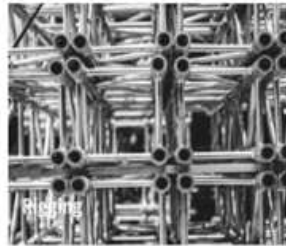

USED EVENT TECHNOLOGY IN TOP QUALITY

CHAINMASTER	
Chainmaster 32-way remote 4xkont.-multicore	2
Chainmaster 8-way hoist-controller; 2xHAN output CEE 8x	9
LLT	
LLT 8-Way Hoist-Controller 2xHAN output	23
LLT 32-Way Hoist-Controller 8xHAN output	8
THOMAS ENGINEERING	
Thomas Followspot Chair (black) incl. Rigging Clamps and mounting adapter	12
Tractel	
Tractel Manual Chainhoist 1Ton 10 mtr	54
Expotruss / Slick 35cm	
Expotruss SL X4G-35 1G1 390mm black	4
Expotruss SL X4G-35 1G1,5 470mm silver	3
Expotruss SL X4G-35 1G2 666mm black	27
Expotruss SL X4G-35 1G4 1243mm black	8
Expotruss SL X4G-35 1G4 1243mm silver	16
Expotruss SL X4G-35 1G6 1820mm black	2
Expotruss SL X4G-35 1G8 2400mm black	178
Expotruss SL X4G-35 1G8 2400mm silver	63
Expotruss SL X4G-35 1G9 2670mm silver	4
Expotruss/Slick X4G-62 spacer, 165mm, 1/60 circle 24m black	90
Expotruss/Slick 1GTB/GS/FL Sleeve Block	2
Expotruss/Slick GS 1G90 90° corner silver	1
Expotruss/Slick GS 1GSSH/H swivel horizontal silver	4
Expotruss/Slick GS baseplate female 70x70 Steel	4
Expotruss/Slick GS Type A 1G3W/A/F CB T-corner+F black	4
Expotruss/Slick GS Type A 1G4W/A/F CB 5-way black	1
Expotruss/Slick GS Type B 1G3W/B/F CB T-corner+F black	4
Expotruss/Slick GS Type B 1G4W/B/F CB 5-way black	1